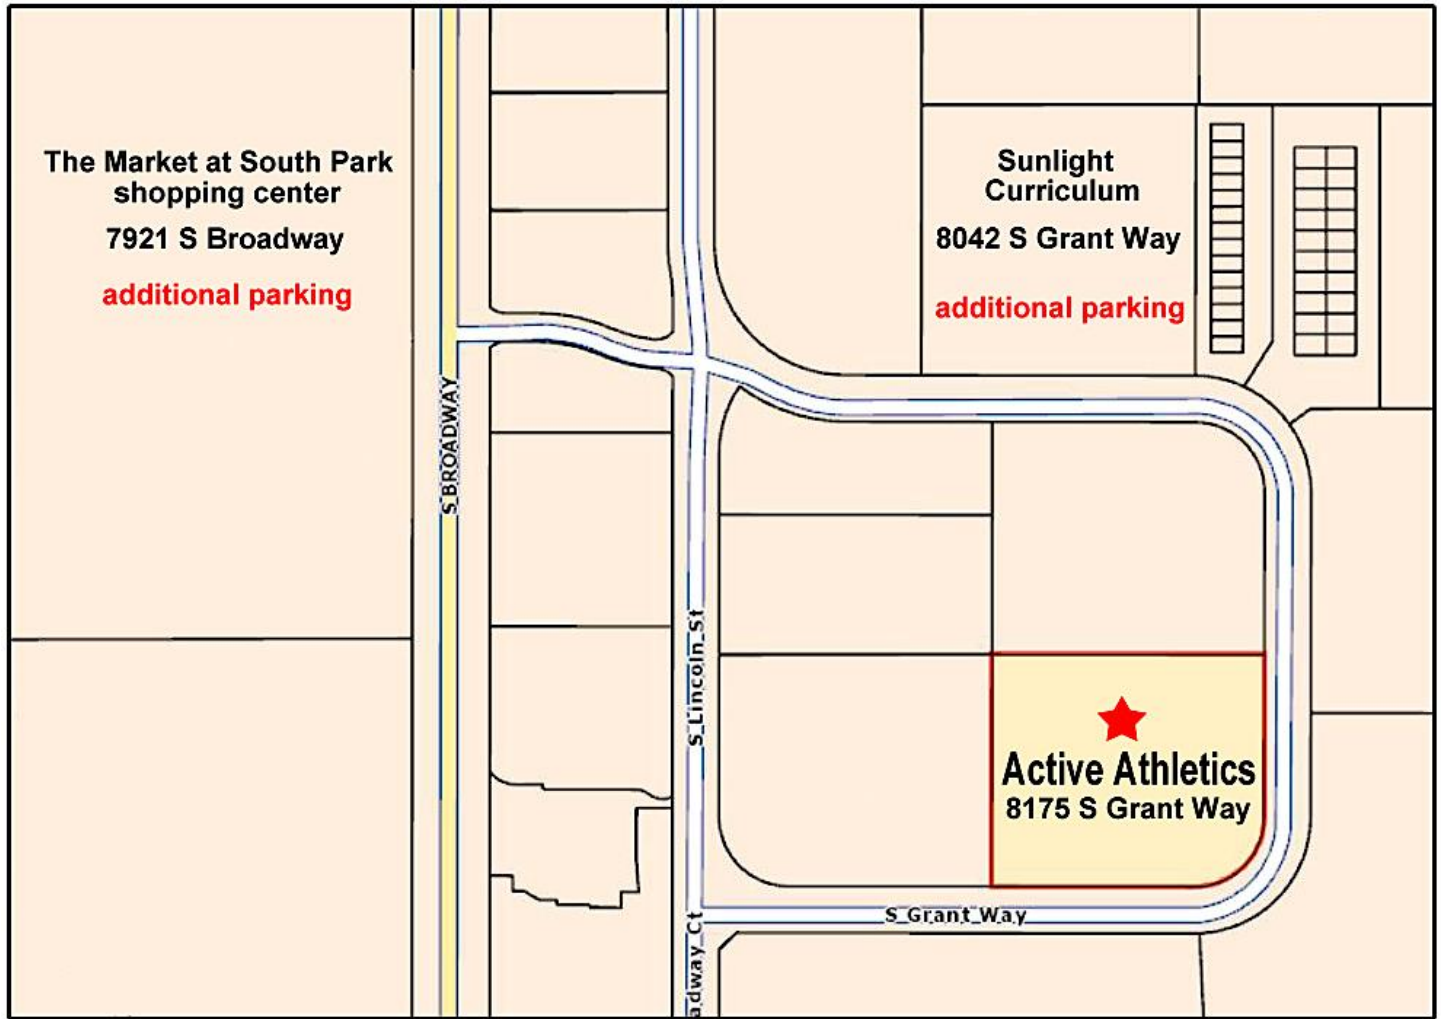

Competition Parking Map

There is limited on site and street parking located at the gym. Do not park in front of any other tenant with posted assigned parking, as your vehicle will be towed, regardless of time of day or day of the week! This also goes for parking in front of fire hydrants and no parking signs, Littleton Police will ticket violators. Active does have access to additional parking for Saturday and Sunday. This lot is located at 8042 S Grant Way Sunlight Curriculum Building over 100 spaces available. There is also additional parking located across the street in the Market at South Park Shopping Center. All offsite parking lots are less than a 10 minute walk to the gym.